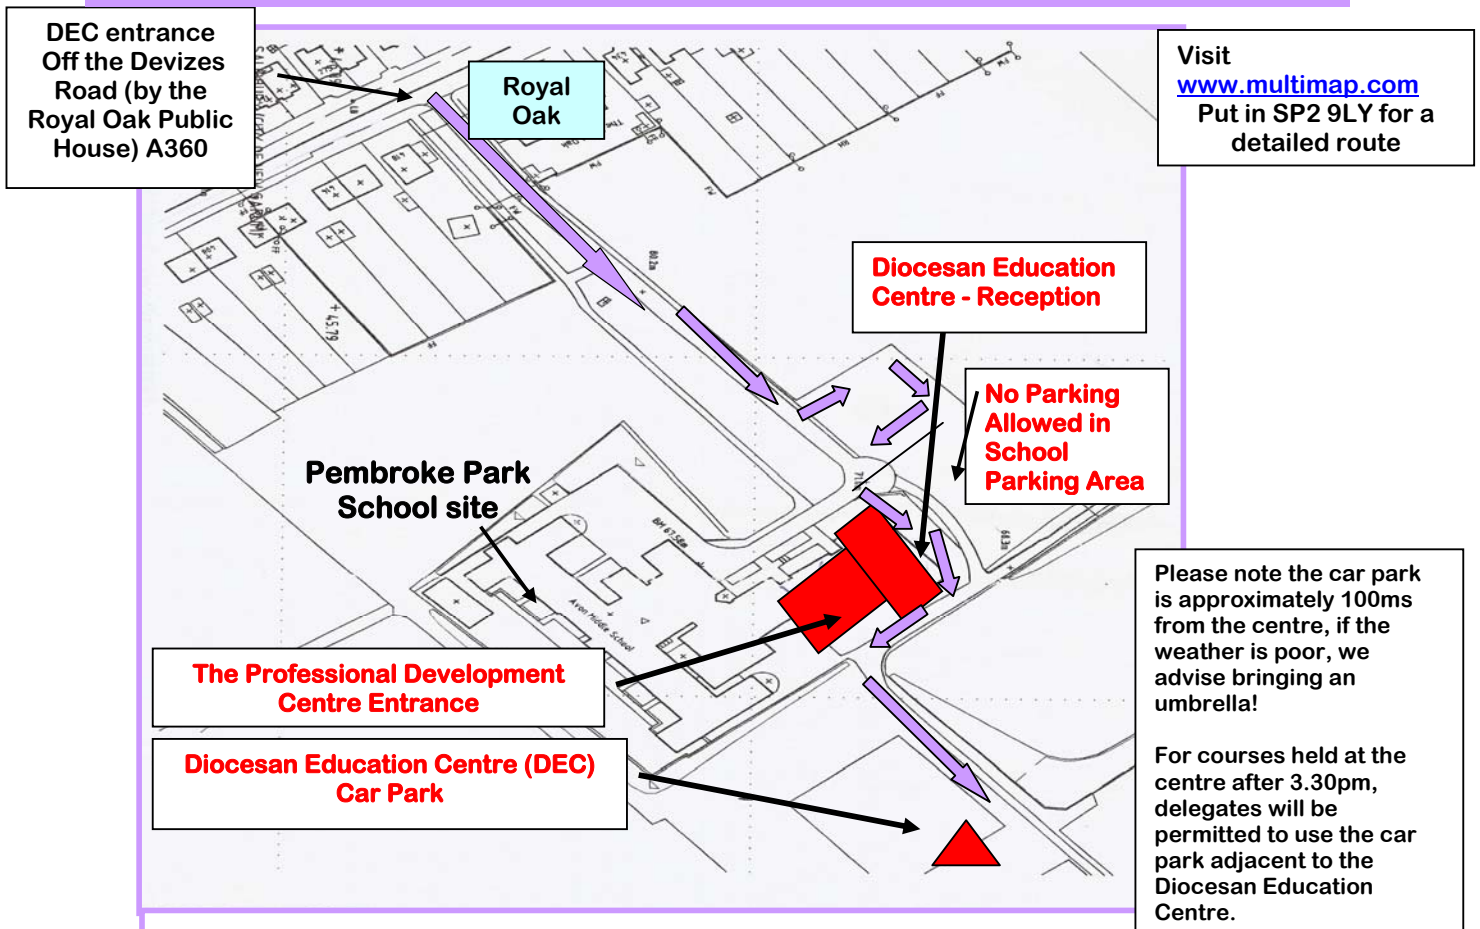

**PLEASE DO NOT PARK IN THE STAFF OR VISITOR CAR PARK  
PLEASE FOLLOW THE SIGNS TO THE DEC CAR PARK  
THANK YOU**

**Location of the Diocesan Education/Professional Development Centre,  
Devizes Road, SP2 9LY**

### **Directions to the Diocesan Education / Professional Development Centre (DEC), Salisbury**

You can find us about 2 miles North West of Salisbury city centre on the Devizes Road, A360; we are co-located on the same site as the new Pembroke Park Primary School (formerly Avon Middle School site). If you are travelling on the A303, at the Long barrow cross roads roundabout, turn on to the A360 – signposted Salisbury, after approx 5 miles you will come to a mini roundabout, go straight over into the 40mph area, we are on the left about 400 yards beyond the 30mph sign immediately after The Royal Oak public house. If you are coming from the South follow the A36 ring road, turn right onto the A360, Devizes Road, proceed up the hill, over a mini-roundabout, and after about a ½ mile turn right just before The Royal Oak public house. In either case you will see a long driveway, next to the Royal Oak, continue down this drive, Pembroke Park school will be on the right – follow the one way system on the left, drive past the Diocesan Education Centre following the road to the right and then to the left which will take you down the hill to our car park which is signposted **DEC Car Park**