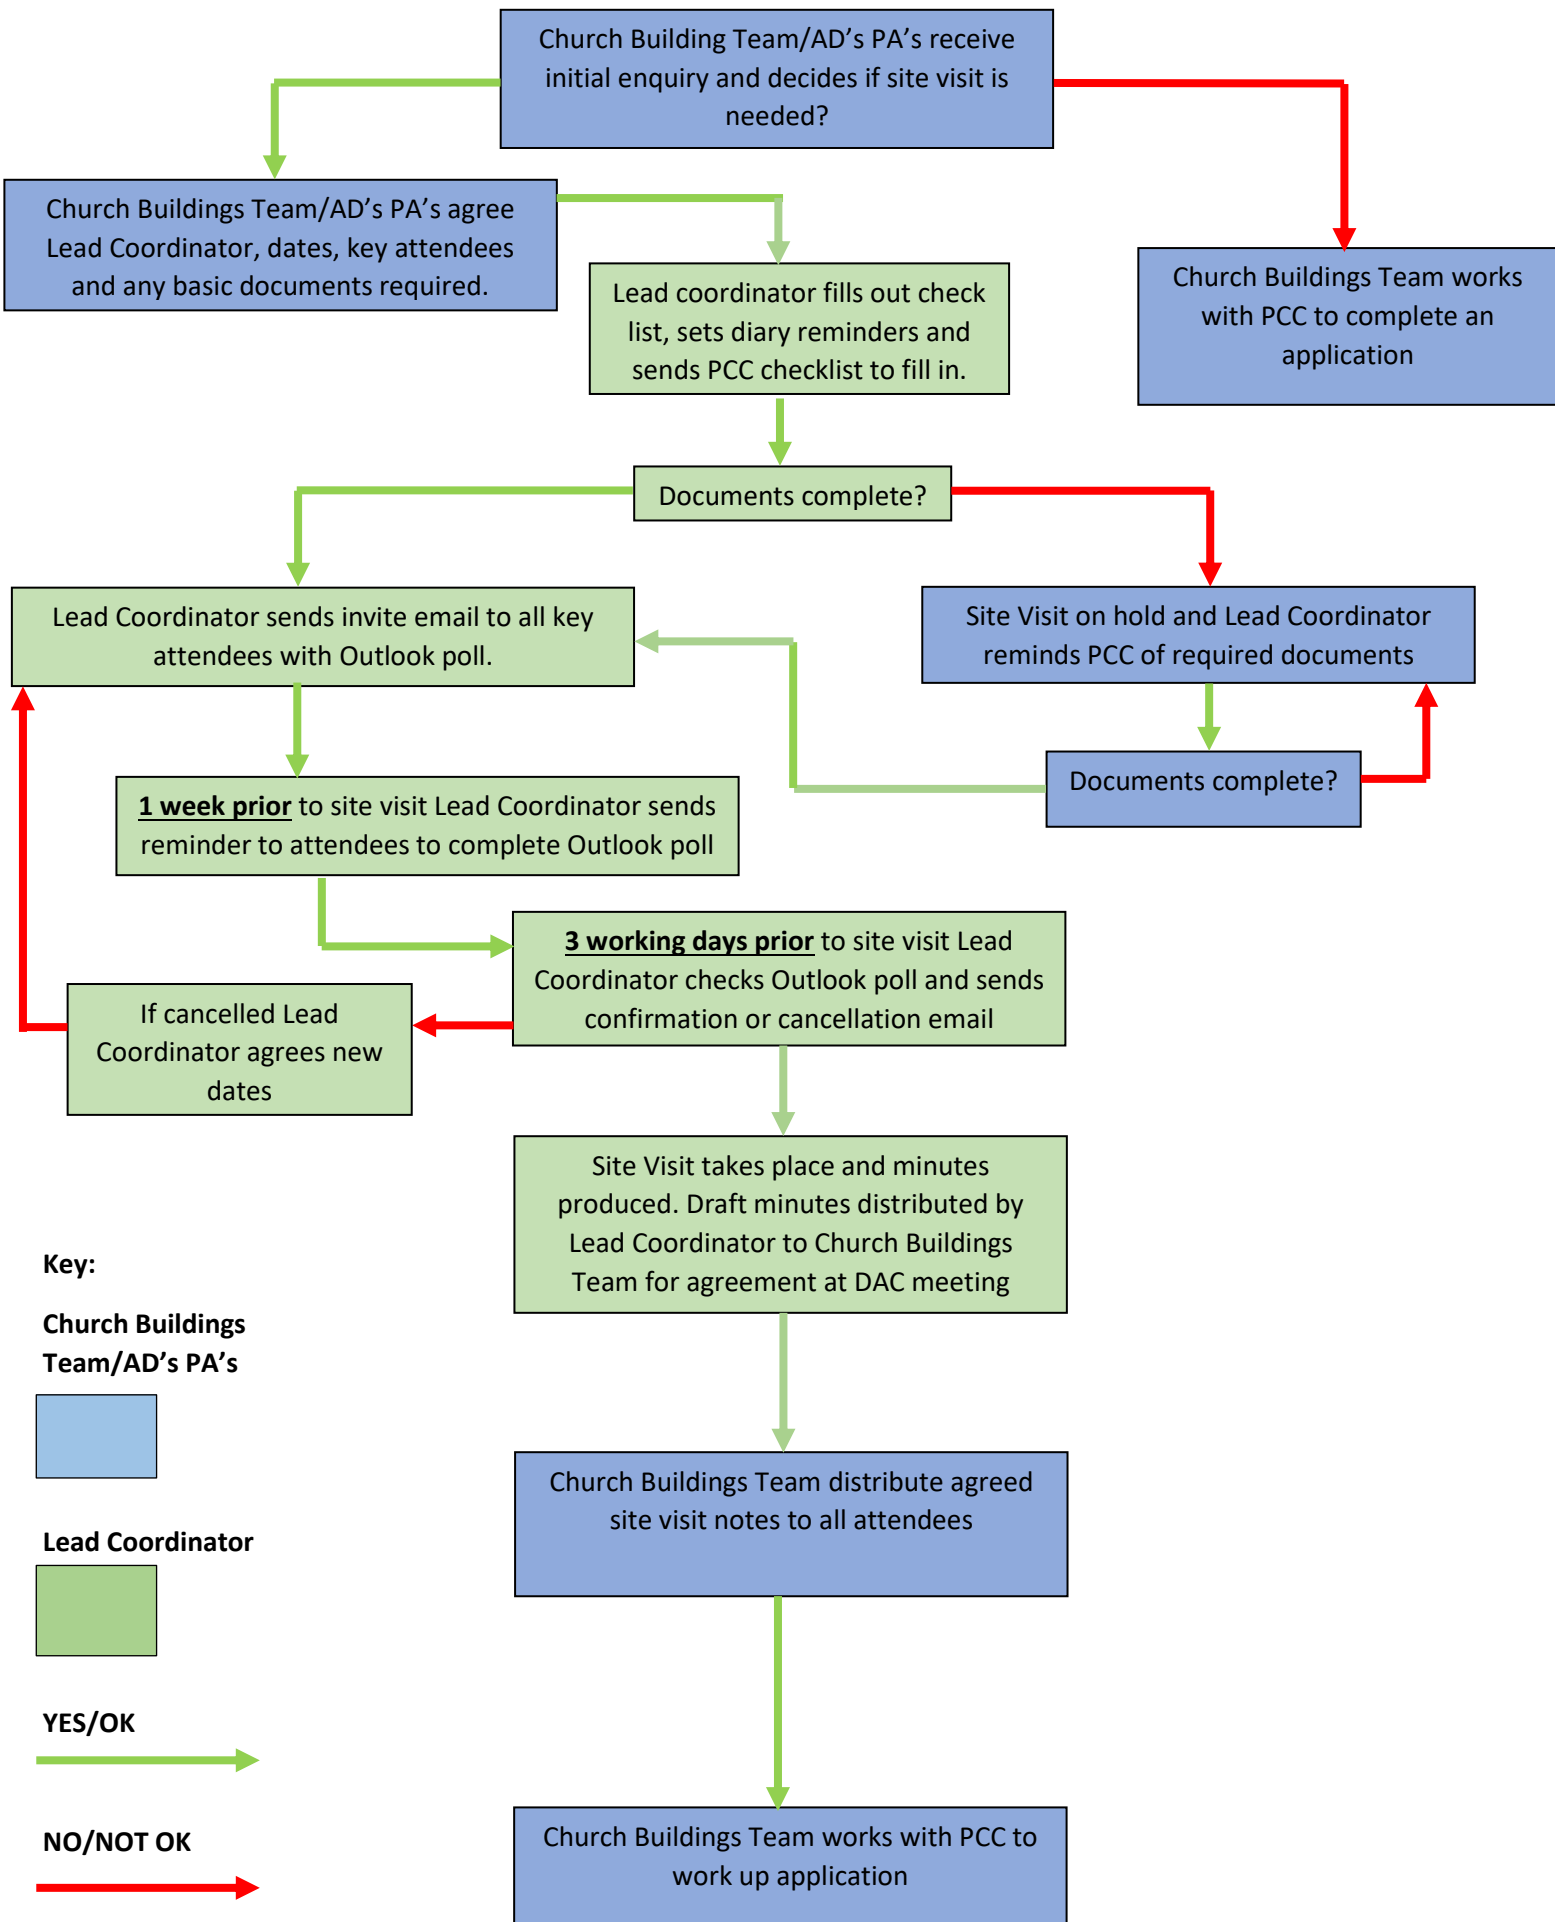

Decision tree for the organising of DAC site visits

Key:

Church Buildings Team/AD's PA's

Lead Coordinator

YES/OK

NO/NOT OK